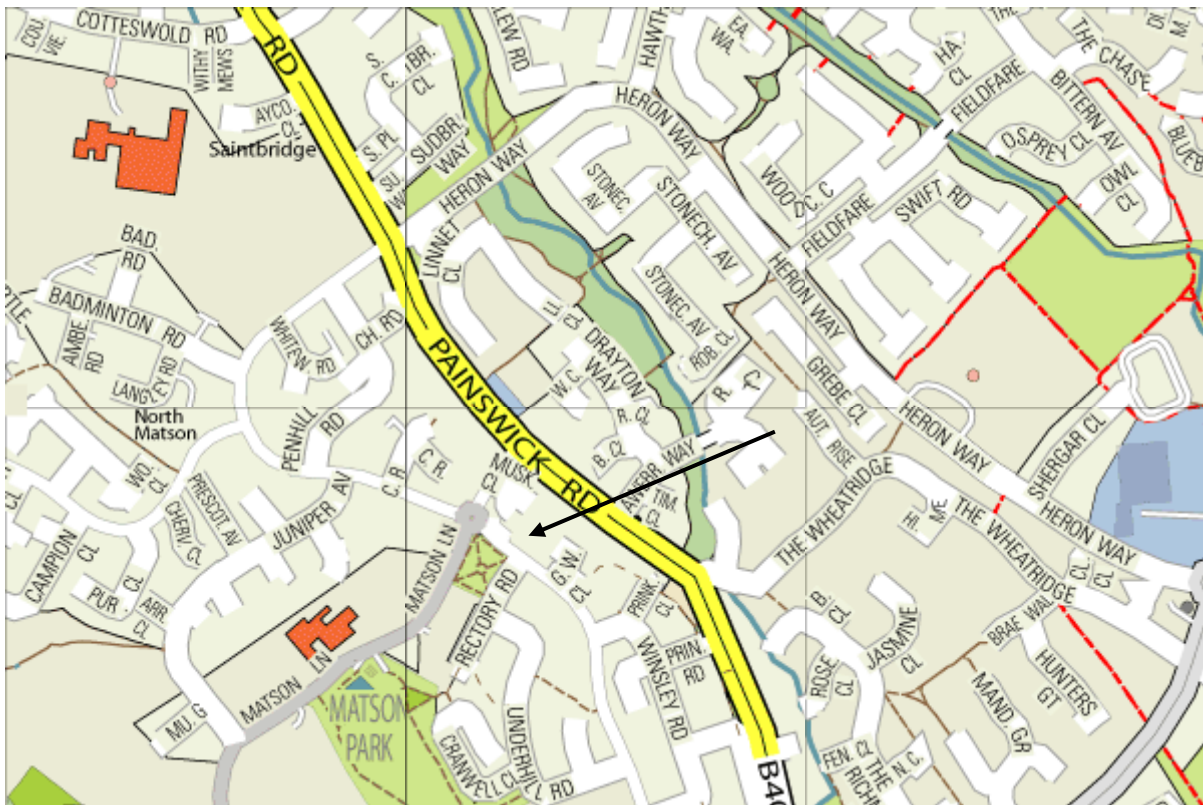

www.srp.org.uk

Registered charity No. 282751

*Helen is an experienced recorder player, teacher and conductor. Her main focus is working with adult players of all abilities, regularly coaching SRP branches and teaching on weekend courses throughout the UK