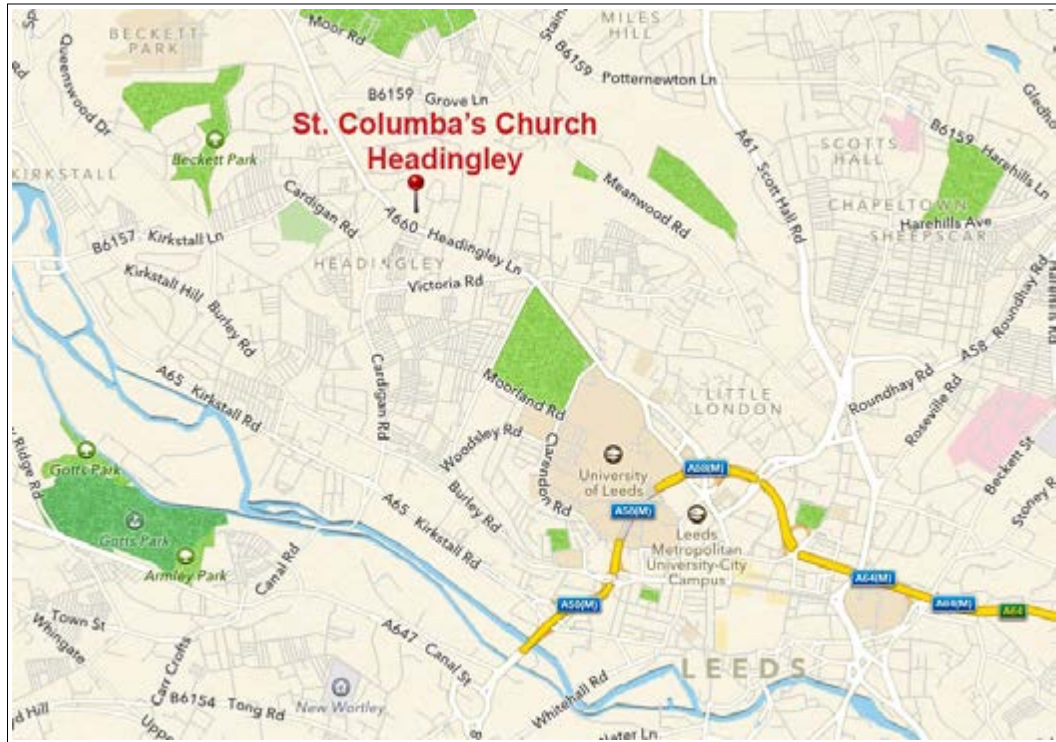

# Where to find us

St. Columba's Church, Headingley is a modern building, to the north west of Leeds on the A660, Leeds to Otley road. There is a car park behind the church. Buses from the train station and bus station in Leeds centre to Headingley are frequent. Bus stop in Headingley is outside St Michael's Church (with large spire). St Columba's is opposite.